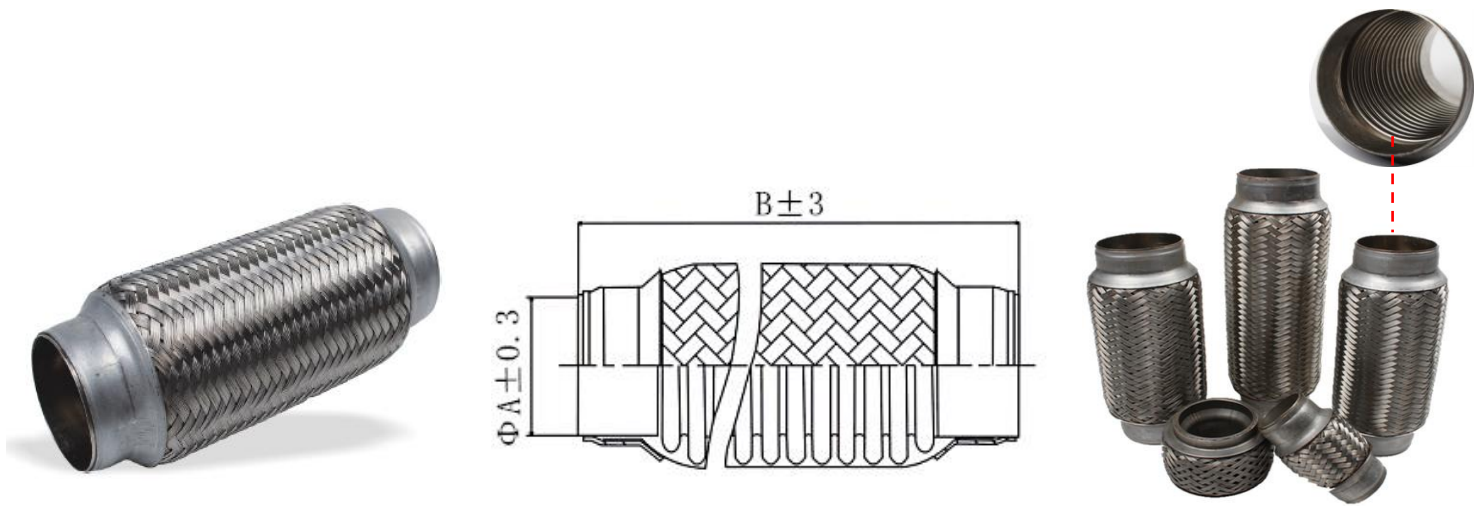

## Exhaust Bellows

Part No.	ID (A)		Overall Length (B)	
	Inch	mm	Inch	mm
K13404	1-3/4"	45	4"	102
K13406			6"	152
K13407			7"	178
K13408			8"	203
K13409			9"	230
K13410			10"	254
K13411			11"	280
K13412			12"	305
K20004			2"	50.8
K20006	6"	152		
K20008	8"	203		
K20009	9"	230		
K20010	10"	254		
K20011	11"	280		
K20012	12"	305		
K21404	2-1/4"	57.2	4"	102
K21406			6"	152
K21408			8"	203
K21409			9"	230
K21410			10"	254
K21411			11"	280
K21412			12"	305
K21204	2-1/2"	63.5	4"	102
K21206			6"	152
K21208			8"	203
K21209			9"	230
K21210			10"	254

Part No.	ID (A)		Overall Length (B)	
	Inch	mm	Inch	mm
K21211	2-1/2"	63.5	11"	280
K21212			12"	305
K30004	3"	76.2	4"	102
K30006			6"	152
K30008			8"	203
K30010			10"	254
K30012			12"	305
K43120		43		120
K43165				165
K43180				180
K50120		50		120
K50165				165
K545120		54.5		120
K545165				165
K545180				180
K545200				200
K545250			250	
K60160		60		160
K60200				200
K60240				240
K65150		65		150
K65200				200
K70100		70		100
K70120				120
K70150				150
K70200				200

Other ID 32、36、38、40、46、48、52 mm is available if request